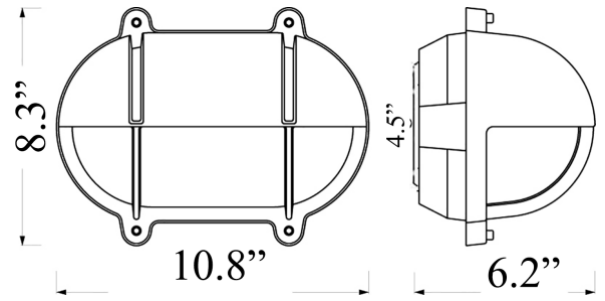

O-7: LARGE OVAL CAGE LIGHT w/ HOOD

LISTED Suitable for Wet Locations

Interior / Exterior Residential & Commercial Use

Max Wattage:

100w LED Equivalent; 100w Wall, 60w Ceiling Incandescent Bulb ;
Medium Base (E26) Socket, Dimmable (GU-24 also available)

Glass: Clear or Frosted Ribbed Glass

Mounting: 4.5" Mounting Plate Attaches to Standard Box; Wires exit through back of fixture. All Installation Hardware Provided. Alternative Mounting Options available upon

Orientation: Can be used as Wall or Ceiling Fixture ; Can be mounted Vertically or Horizontally

Options: Switch Available (+\$35); Other sizes (O-5, 6) and Round (R-11) Version available.

Material: Solid Brass Construction