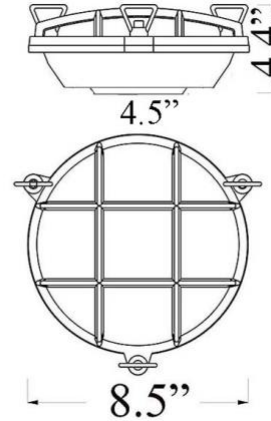

R-1: ROUND CAGE LIGHT

LISTED Suitable for Wet Locations

Interior / Exterior Residential & Commercial Use

Max Wattage:

100w LED Equivalent; 75w Wall, 60w Ceiling Incandescent Bulb;
Medium Base (E26) Socket, Dimmable (GU-24 also available)

Glass: Clear or Frosted Glass

Mounting: 4.5" Mounting Surface, attaches to standard box; Wires exit through back of fixture.
All Installation Hardware Provided. Alternative Mounting Options available upon request.

Orientation: Can be used as Wall or Ceiling Fixture

Options: Switch Available (+\$35); Smaller size (R-2), Without Wingnuts (WF-4) and Cageless Versions Available (F-6)

Material: Solid Brass Construction