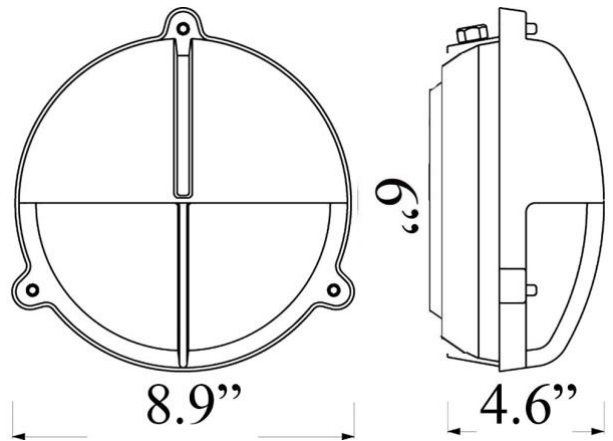

R-11: ROUND CAGE LIGHT w/ HOOD

LISTED Suitable for Wet Locations

Interior / Exterior Residential & Commercial Use

Max Wattage:

100w LED Equivalent; 75w Wall, 60w Ceiling Incandescent Bulb ;
Medium Base (E26) Socket, Dimmable (GU-24 also available)

Glass: Clear or Frosted Glass

Mounting: 6" mounting surface, attaches to standard box. All Installation Hardware Provided.
Alternative Mounting Options available upon request.

Orientation: Can be used as Wall or Ceiling Fixture