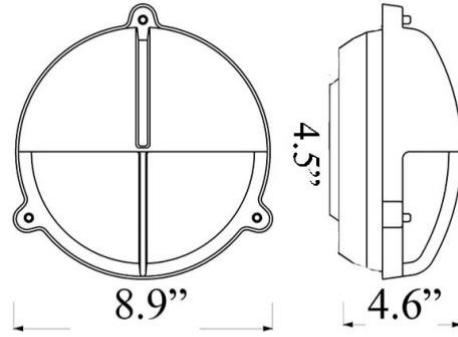

R-11: ROUND CAGE LIGHT w/ HOOD

LISTED Suitable for Wet Locations

Interior / Exterior Residential & Commercial Use

Max Wattage:

100w LED Equivalent; 75w Wall, 60w Ceiling Incandescent Bulb ;
Medium Base (E26) Socket, Dimmable (GU-24 also available)

Glass: Clear or Frosted Glass

Mounting: 4.5" mounting surface, attaches to standard box. All Installation Hardware Provided.
Alternative Mounting Options available upon request.

Orientation: Can be used as Wall or Ceiling Fixture