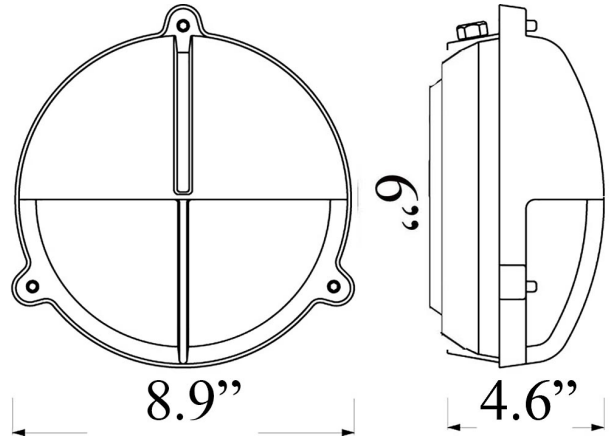

R-11: ROUND CAGE LIGHT w/ HOOD

LISTED Suitable for Wet Locations

Interior / Exterior Residential & Commercial Use

Max Wattage:

100w LED Equivalent; 75w Wall, 60w Ceiling Incandescent Bulb ;
Medium Base (E26) Socket, Dimmable (GU-24 also available)

Glass: Clear or Frosted Glass

Mounting: 6" mounting surface, attaches to standard box. All Installation Hardware Provided.
Alternative Mounting Options available upon request.

Orientation: Can be used as Wall or Ceiling Fixture