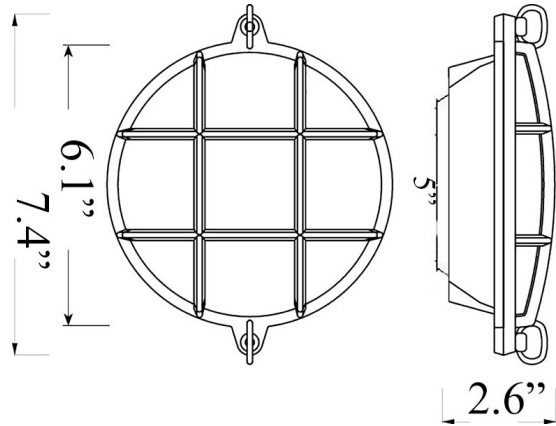

R-2: SMALL ROUND CAGE LIGHT

LISTED Suitable for Wet Locations

Interior / Exterior Residential & Commercial Use

Max Wattage:

60w LED Equivalent; 40w Incandescent Bulb ;

Small Base (E12) Socket, Dimmable

Glass: Clear or Frosted Glass

Mounting: 5" mounting surface, attaches to standard box. All Installation Hardware Provided.
Alternative Mounting Options available upon request.

Orientation: Can be used as Wall or Ceiling Fixture

Options: Available without wing nuts (WF-9), in larger version (R-1) and cageless (F-7)