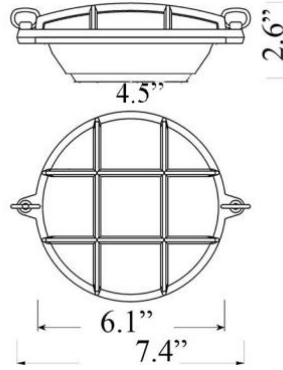

R-2: SMALL ROUND CAGE LIGHT

LISTED Suitable for Wet Locations

Interior / Exterior Residential & Commercial Use

Max Wattage:

60w LED Equivalent; 40w Incandescent Bulb ;
Small Base (E12) Socket, Dimmable

Glass: Clear or Frosted Glass

Mounting: 4.5" mounting surface, attaches to standard box. All Installation Hardware Provided.
Alternative Mounting Options available upon request.

Orientation: Can be used as Wall or Ceiling Fixture

Options: Switch Available; without wing nuts (WF-9), larger version (R-1) & cageless (F-7)