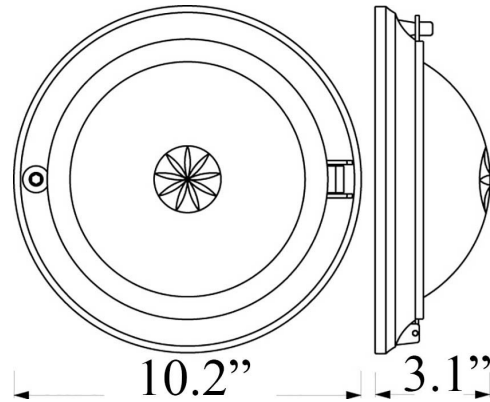

# R-7: ROUND DECORATIVE LIGHT

**LISTED** ; Interior / Dry Residential & Commercial Use

Max Wattage:

60w LED Equivalent; 2 x 25w Incandescent Bulb ;  
Small Base (E12) Socket, Dimmable

Glass: Frosted Glass with Starburst ; Plain frosted glass also available (R-9)

Mounting: 10.2" Mounting surface, attaches to standard box. All Installation Hardware Provided.

Orientation: Can be used as Wall or Ceiling Fixture

Options: Smaller Size Available (R-8)

Material: Solid Brass Construction.