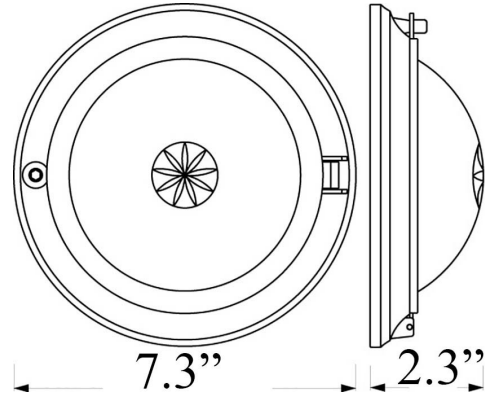

# R-8: SMALL ROUND DECORATIVE LIGHT

**LISTED** ; Interior / Dry Residential & Commercial Use

Max Wattage:

60w LED Equivalent; 25w Incandescent Bulb ;  
Small Base (E12) Socket, Dimmable

Glass: Frosted Glass with Starburst

Mounting: 7.3" Mounting surface, attaches to standard box. All Installation Hardware Provided.

Orientation: Can be used as Wall or Ceiling Fixture

Options: Larger Size Available (R-7)

Material: Solid Brass Construction.