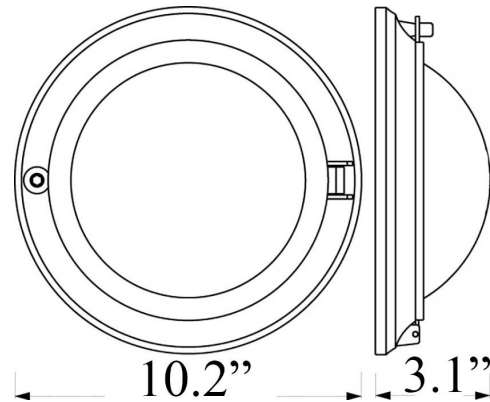

R-9: ROUND FLUSH LIGHT

LISTED ; Interior / Dry Residential & Commercial Use

Max Wattage:

60w LED Equivalent; 2 x 25w Incandescent Bulb ;
Small Base (E12) Socket, Dimmable

Glass: Frosted Glass; Also available with Starburst (R-7)

Mounting: 10.2" Mounting surface, attaches to standard box. All Installation Hardware Provided.

Orientation: Can be used as Wall or Ceiling Fixture

Options: Smaller Size Available (R-8)

Material: Solid Brass Construction.