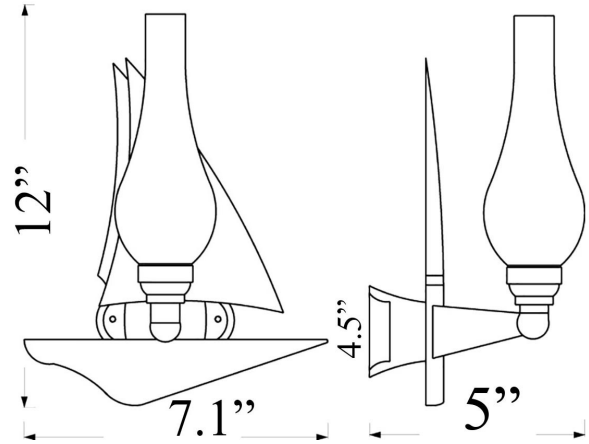

S-3: SAILBOAT WALL SCONCE

LISTED ; Interior / Dry Residential & Commercial Use

Max Wattage:

100w LED Equivalent; 60w Incandescent Bulb ;
Small Base (E12) Socket, Dimmable

Glass: Clear Glass Chimney Only

Mounting: Back plate (4.5" diameter) provided separately (in matching finish) to cover standard junction box. All installation hardware provided.