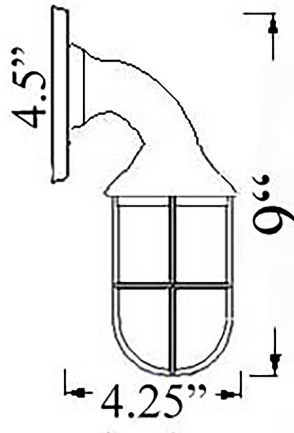

T-1: SMALL BULKHEAD WALL LIGHT

LISTED ; Interior / Exterior Residential & Commercial Use

Max Wattage:

40-60w LED Equivalent; 25w Incandescent Bulb ;
Small Base (E12) Socket, Dimmable

Glass: Clear Only

Mounting: 4.5" Brass Mounting Back plate added to bronze light to cover a standard box.

Material: Solid Bronze Construction with Brass Back plate

Architectural Salvage: Original casting; Each light is unique and may show signs of wear commensurate with its age

Available Finishes

Standard Finishes: