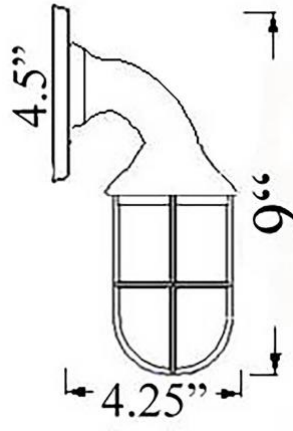

T-1: SMALL BULKHEAD WALL LIGHT

LISTED ; Interior / Exterior Residential & Commercial Use

Max Wattage:

25w Incandescent Bulb ;
Small Base (E12) Socket, Dimmable

Glass: Clear Only

Mounting: 4.5" Brass Mounting Back plate added to bronze light to cover a standard box.

Material: Solid Bronze Construction with Brass Back plate

Architectural Salvage: Original casting; Each light is unique and may show signs of wear commensurate with its age

Available Finishes

Standard Finishes: