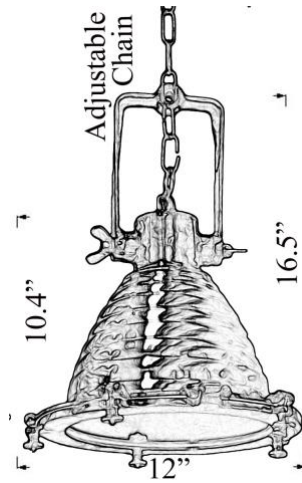

## T-4: HANGING CARGO LIGHT

**LISTED** ; Interior / Exterior (Covered) Residential & Commercial Use

Max Wattage:

100w LED Equivalent; 75w Incandescent Bulb ;  
Medium Base (E26) Socket, Dimmable (GU-24 also available)

Glass: Clear Glass Standard

Mounting: 4.8" Mounting back plate attaches to standard box. 20" of chain is provided, more available upon Request. All Install Hardware Provided.

Material: Bronze & Copper Body; Back plate & Chain are solid brass.