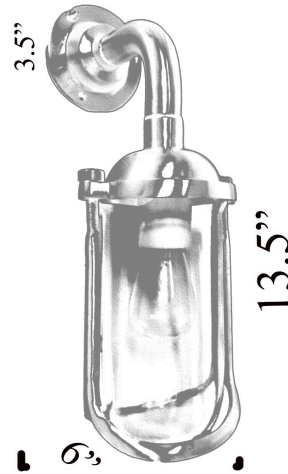

T-7: BRONZE GRACE WALL LIGHT

LISTED ; Interior / Exterior Residential & Commercial Use

Max Wattage:

100w LED Equivalent; 60w Incandescent Bulb ;
Medium Base (E26) Socket, Dimmable

Glass: Clear Standard

Mounting: Fixture mounting surface is 3.5” diameter; Optional brass back plate available to cover standard junction box (4.5” diameter)..

Material: Solid Bronze Construction with optional Brass Back Plate

Architectural Salvage: Original casting; Each light is unique and may show signs of wear commensurate with its age

Available Finishes

Standard Finishes: