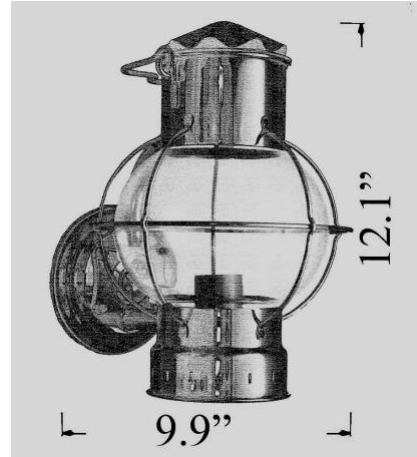

# U-1: BRACKET GLOBE LIGHT

**LISTED** UL Listed; Interior / **Exterior** Residential & Commercial Use

Max Wattage:

100w LED Equivalent; 75w Incandescent Bulb ;  
Medium Base (E26) Socket, Dimmable (GU-24 also available)

Glass: Clear Glass Only

Mounting: 5.25" Mounting Surface attaches to standard box. All Install Hardware Provided.  
Alternative Mounting Options available upon request.

Options: Ceiling Mounts Available;

Material: Solid Brass Construction

---