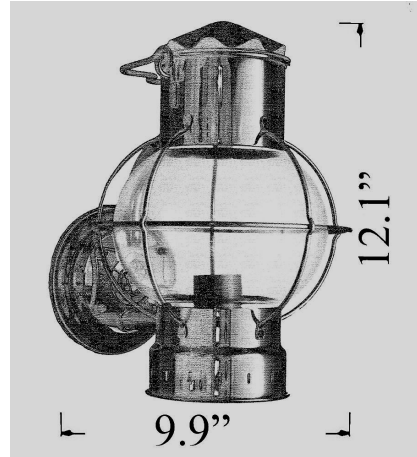

## U-1: BRACKET GLOBE LIGHT

**LISTED** UL Listed; Interior / **Exterior** Residential & Commercial Use

Max Wattage:

100w LED Equivalent; 75w Incandescent Bulb ;  
Medium Base (E26) Socket, Dimmable (GU-24 also available)

Glass: Clear Glass Only

Mounting: 5.25" Mounting Surface attaches to standard box. All Install Hardware Provided.  
Alternative Mounting Options available upon request.

Options: Ceiling Mounts Available;

Material: Solid Brass Construction

---