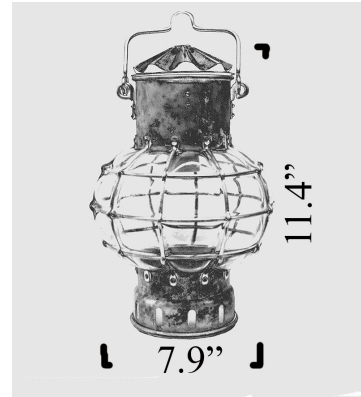

U-13: 'ANTIQUED' GLOBE LIGHT

LISTED ; Interior / Exterior (Covered) Residential & Commercial Use

Max Wattage:

100w LED Equivalent; 60w Incandescent Bulb ;
Medium Base (E26) Socket, Dimmable (GU-24 also available)

Glass: Amber Glass Only

Mounting: 4.8" Mounting back plate attaches to standard box. 20" of chain is provided, more available upon Request. All Install Hardware Provided.

Options: Anchor Style also available