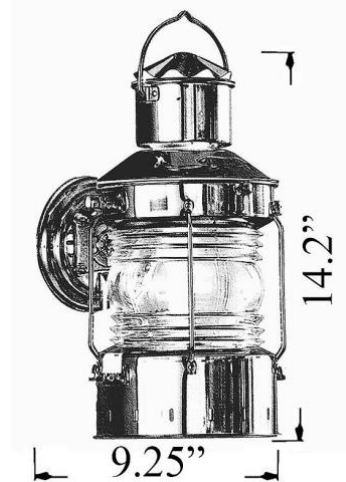

## U-3: LARGE ANCHOR WALL MOUNT

**LISTED** UL Listed; Interior / Exterior Residential & Commercial Use

Max Wattage:

100w LED Equivalent; 75w Incandescent Bulb ;  
Medium Base (E26) Socket, Dimmable (GU-24 also available)

Glass: Clear Glass Only (Fresnel type amplifies light)

Mounting: 5.25" Mounting Plate attaches to standard box. All Install Hardware Provided.

Options: Ceiling Mounts (U-6) and Smaller Size (U-2) Available;

Material: Solid Brass Construction

---