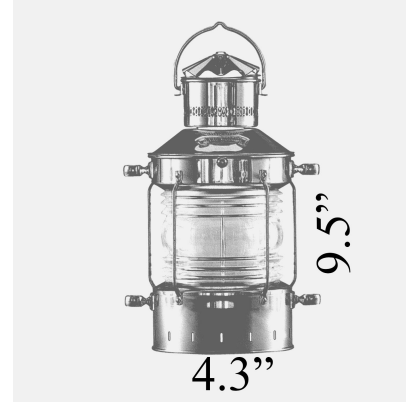

U-4: SMALL ANCHOR HANGING LIGHT

LISTED ; Interior / Exterior (Covered) Residential & Commercial Use

Max Wattage:

100w LED Equivalent; 40w Incandescent Bulb ;

Medium Base (E26) Socket, Dimmable (GU-24 also available)

Glass: Clear Glass Only (Fresnel type amplifies light)

Mounting: 4.8” Mounting back plate attaches to standard box. 20” of chain is provided, more available upon Request. All Install Hardware Provided.

Options: Flush (U-4F), Pole (U-4TUB) and Wall Mounts (U-2) Available

Material: Solid Brass Construction

Available Finishes

Standard Finishes:

Unlacquered Brass – \$300

Coated Brass – \$300

U-4F Flush Mount - \$310