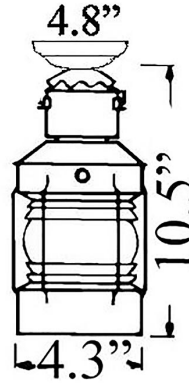

U-4F: SMALL ANCHOR FLUSH MOUNT

LISTED ; Interior / Exterior (Covered) Residential & Commercial Use

Max Wattage:

100w LED Equivalent; 40w Incandescent Bulb ;

Medium Base (E26) Socket, Dimmable (GU-24 also available)

Glass: Clear Glass Only (Fresnel type amplifies light)

Mounting: 4.8" Mounting back plate attaches to standard box. All Install Hardware Provided.

Options: Chain (U-4), Pole (U-4TUB) and Wall Mounts (U-2) Available