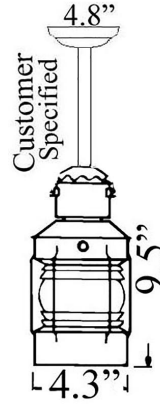

U-4TUB: SMALL ANCHOR POLE MOUNT

LISTED ; Interior / Exterior (Covered) Residential & Commercial Use

Max Wattage:

100w LED Equivalent; 40w Incandescent Bulb ;
Medium Base (E26) Socket, Dimmable (GU-24 also available)

Glass: Clear Glass Only (Fresnel type amplifies light)

Mounting: 4.8" Mounting back plate attaches to standard box. Overall height is adjusted to customer specification. All Install Hardware Provided.

Options: Chain (U-4), Flush (U-4F) and Wall Mounts (U-2) Available