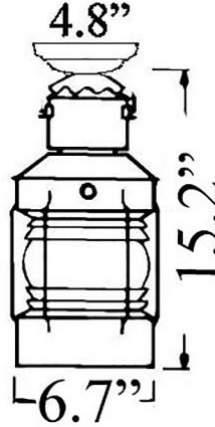

U-6F: LARGE ANCHOR FLUSH MOUNT

LISTED ; Interior / Exterior (Covered) Residential & Commercial Use

Max Wattage:

100w LED Equivalent; 60w Incandescent Bulb ;
Medium Base (E26) Socket, Dimmable (GU-24 also available)

Glass: Clear Glass Only (Fresnel type amplifies light)

Mounting: 4.8" Mounting back plate attaches to standard box. All Install Hardware Provided.

Options: Chain (U-6), Post (U-6post) and Wall Mounts (U-3) Available