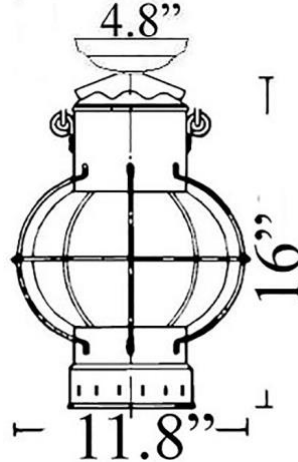

U-7F: LARGE GLOBE FLUSH MOUNT

LISTED ; Interior / Exterior (Covered) Residential & Commercial Use

Max Wattage:

100w LED Equivalent; 60w Incandescent Bulb ;
Medium Base (E26) Socket, Dimmable (GU-24 also available)

Glass: Clear Glass Only

Mounting: 4.8" Mounting back plate attaches to standard box. All Install Hardware Provided.

Options: Chain Mount (U-7), Pole (U-7TUB), Wall Mount (U-1) and Smaller Size (U-8) Available;