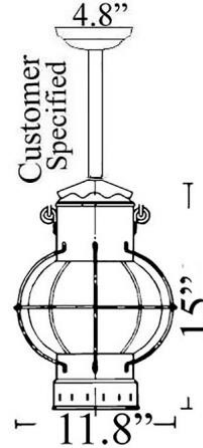

U-7TUB: LARGE GLOBE POLE LIGHT

LISTED ; Interior / Exterior (Covered) Residential & Commercial Use

Max Wattage:

100w LED Equivalent; 60w Incandescent Bulb ;
Medium Base (E26) Socket, Dimmable (GU-24 also available)

Glass: Clear Glass Only

Mounting: 4.8" Mounting back plate attaches to standard box. Overall height is adjusted to customer specification. All Install Hardware Provided.

Options: Chain Mount (U-7), Flush (U-7F), Wall Mount (U-1) and Smaller Size (U-8) Available;