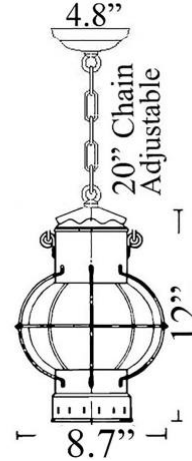

## U-8: SMALL HANGING GLOBE

**LISTED** ; Interior / Exterior (Covered) Residential & Commercial Use

Max Wattage:

100w LED Equivalent; 60w Incandescent Bulb ;  
Medium Base (E26) Socket, Dimmable (GU-24 also available)

Glass: Clear Glass Only

Mounting: 4.8" Mounting back plate attaches to standard box. 20" of chain is provided, more available upon Request. All Install Hardware Provided.

Options: Flush Mount (U-8F), Pole (U-8TUB), Wall Mount (U-1) and Larger Size (U-7) Available;

Material: Solid Brass Construction

---