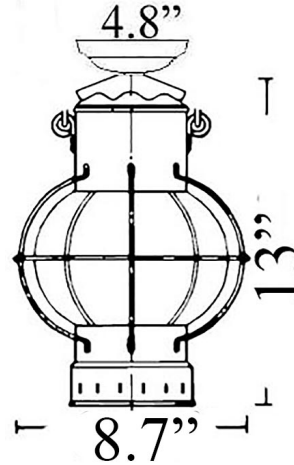

## U-8F: SMALL FLUSH GLOBE LIGHT

**LISTED** ; Interior / Exterior (Covered) Residential & Commercial Use

Max Wattage:

100w LED Equivalent; 60w Incandescent Bulb ;  
Medium Base (E26) Socket, Dimmable (GU-24 also available)

Glass: Clear Glass Only

Mounting: 4.8" Mounting back plate attaches to standard box. All Install Hardware Provided.

Options: Chain Mount (U-8), Pole (U-8TUB), Wall Mount (U-1) and Larger Size (U-7) Available;