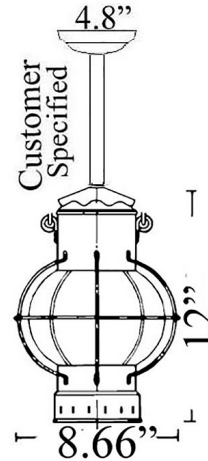

U-8TUB: SMALL GLOBE POLE LIGHT

LISTED ; Interior / Exterior (Covered) Residential & Commercial Use

Max Wattage:

100w LED Equivalent; 60w Incandescent Bulb ;
Medium Base (E26) Socket, Dimmable (GU-24 also available)

Glass: Clear Glass Only

Mounting: 4.8" Mounting back plate attaches to standard box. Overall height is adjusted to customer specification. All Install Hardware Provided.

Options: Chain Mount (U-8), Flush (U-8F), Wall Mount (U-1) and Larger Size (U-7) Available;