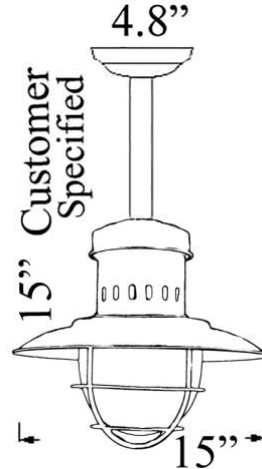

U-9TUB: FISHERMAN'S POLE LIGHT

LISTED ; Interior / Exterior (Covered) Residential & Commercial Use

Max Wattage:

100w LED Equivalent; 75w Incandescent Bulb ;
Medium Base (E26) Socket, Dimmable (GU-24 also available)

Glass: Frosted Glass Only

Mounting: 4.8" Mounting back plate attaches to standard box. Overall height is adjusted to customer specification. All Install Hardware Provided.

Options: Chain Mounted Version (U-9) Available