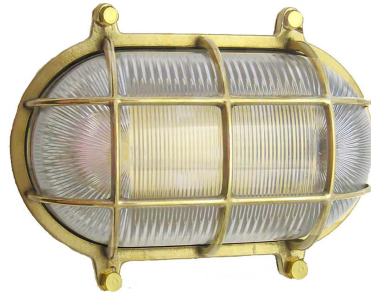

WF-2: MEDIUM OVAL CAGE LIGHT (w/ Screws)

LISTED ; Interior / **Exterior** Residential & Commercial Use

Max Wattage:

100w LED Equivalent; 60w Wall, 60w Ceiling Incandescent Bulb ;
Medium Base (E26) Socket, Dimmable (GU-24 also available)

Glass: Clear or Frosted Ribbed Glass

Mounting: 4.5" back plate attaches to standard box. All Installation Hardware Provided.
Alternative Mounting Options available upon request.

Orientation: Can be used as Wall or Ceiling Fixture ; Can be mounted Vertically or Horizontally.

Options: Switch Available (+\$28); Other sizes (WF-1,3), With Wingnuts (O-2) and Cageless Versions Available (F-2)

Material: Solid Brass Construction

Available Finishes

Standard Finishes:

Unlacquered Brass – \$255