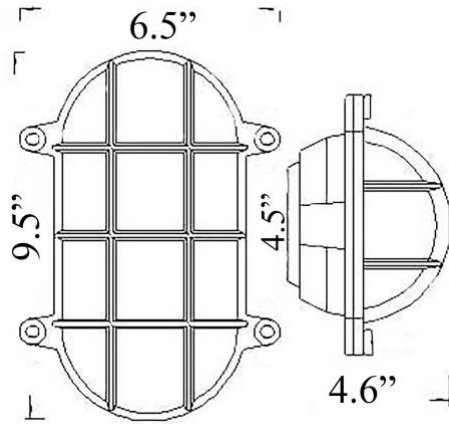

WF-2: MEDIUM OVAL CAGE LIGHT (w/ Screws)

LISTED ; Interior / **Exterior** Residential & Commercial Use

Max Wattage:

100w LED Equivalent; 60w Wall, 60w Ceiling Incandescent Bulb ;
Medium Base (E26) Socket, Dimmable (GU-24 also available)

Glass: Clear or Frosted Ribbed Glass

Mounting: 4.5" back plate attaches to standard box. All Installation Hardware Provided.
Alternative Mounting Options available upon request.

Orientation: Can be used as Wall or Ceiling Fixture ; Can be mounted Vertically or Horizontally.