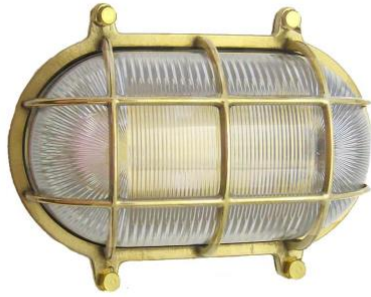

WF-2: MEDIUM OVAL CAGE LIGHT (w/ Screws)

LISTED ; Interior / **Exterior** Residential & Commercial Use

Max Wattage:

100w LED Equivalent; 60w Wall, 60w Ceiling Incandescent Bulb ;
Medium Base (E26) Socket, Dimmable (GU-24 also available)

Glass: Clear or Frosted Ribbed Glass

Mounting: 4.5" back plate attaches to standard box. All Installation Hardware Provided.
Alternative Mounting Options available upon request.

Orientation: Can be used as Wall or Ceiling Fixture ; Can be mounted Vertically or Horizontally.

Options: Switch Available (+\$28); Other sizes (WF-1,3), With Wingnuts (O-2) and Cageless Versions Available (F-2)

Material: Solid Brass Construction

Available Finishes

Standard Finishes:

Unlacquered Brass – \$275
Chrome - \$295