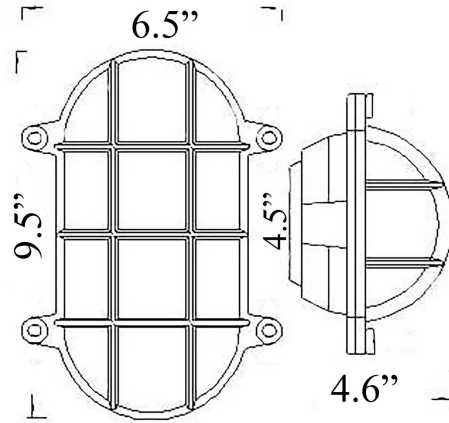

WF-2: MEDIUM OVAL CAGE LIGHT (w/ Screws)

LISTED ; Interior / **Exterior** Residential & Commercial Use

Max Wattage:

100w LED Equivalent; 60w Wall, 60w Ceiling Incandescent Bulb ;
Medium Base (E26) Socket, Dimmable (GU-24 also available)

Glass: Clear or Frosted Ribbed Glass

Mounting: 4.5" back plate attaches to standard box. All Installation Hardware Provided.
Alternative Mounting Options available upon request.

Orientation: Can be used as Wall or Ceiling Fixture ; Can be mounted Vertically or Horizontally.