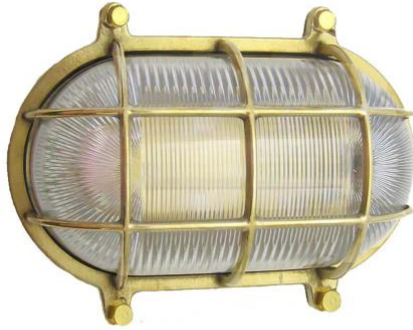

WF-3: LARGE OVAL CAGE LIGHT (w/ Screws)

LISTED Suitable for Wet Locations

Interior / Exterior Residential & Commercial Use

Max Wattage:

100w LED Equivalent; 100w Wall, 60w Ceiling Incandescent Bulb ;
Medium Base (E26) Socket, Dimmable (GU-24 also available)

Glass: Clear or Frosted Ribbed Glass

Mounting: 4.5" Mounting Plate Attaches to Standard Box; Wires exit through back of fixture. All Installation Hardware Provided. Alternative Mounting Options available upon

Orientation: Can be used as Wall or Ceiling Fixture ; Can be mounted Vertically or Horizontally

Options: Switch Available (+\$28); Other sizes (O-1,2), With Wingnuts (O-3) and Cageless Versions Available (F-3)

Material: Solid Brass Construction

Available Finishes

Standard Finishes:

Unlacquered Brass – \$305

Chrome - \$335

*Typically in-stock & available
for immediate shipment*

Replacement Glass:

Clear - \$35