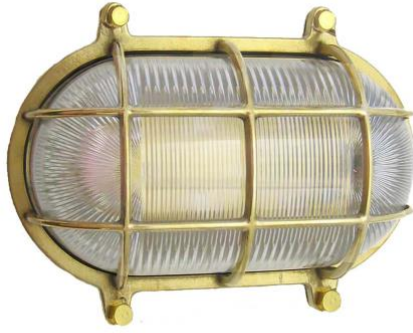

WF-3: LARGE OVAL CAGE LIGHT (w/ Screws)

LISTED Suitable for Wet Locations

Interior / Exterior Residential & Commercial Use

Max Wattage:

100w LED Equivalent; 100w Wall, 60w Ceiling Incandescent Bulb ;
Medium Base (E26) Socket, Dimmable (GU-24 also available)

Glass: Clear or Frosted Ribbed Glass

Mounting: 4.5" Mounting Plate Attaches to Standard Box; Wires exit through back of fixture. All Installation Hardware Provided. Alternative Mounting Options available upon

Orientation: Can be used as Wall or Ceiling Fixture ; Can be mounted Vertically or Horizontally

Options: On/Off Switch Available (+\$35); Other sizes (O-1,2), With Wingnuts (O-3) & Cageless Versions Available (F-3)

Material: Solid Brass Construction

Available Finishes

Standard Finishes:

Unlacquered Brass – \$365

Chrome - \$385

*Typically in-stock & available
for immediate shipment*

Replacement Glass:

Clear - \$40