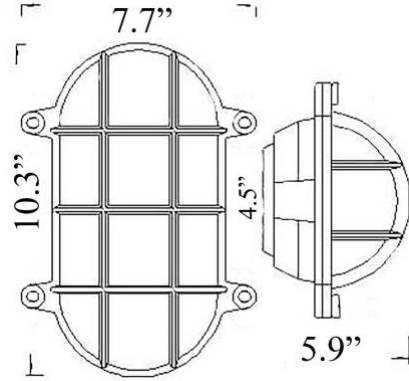

WF-3: LARGE OVAL CAGE LIGHT (w/ Screws)

LISTED Suitable for Wet Locations

Interior / Exterior Residential & Commercial Use

Max Wattage:

100w LED Equivalent; 100w Wall, 60w Ceiling Incandescent Bulb ;
Medium Base (E26) Socket, Dimmable (GU-24 also available)

Glass: Clear or Frosted Ribbed Glass

Mounting: 4.5" Mounting Plate Attaches to Standard Box; Wires exit through back of fixture. All Installation Hardware Provided. Alternative Mounting Options available upon

Orientation: Can be used as Wall or Ceiling Fixture ; Can be mounted Vertically or Horizontally

Options: On/Off Switch Available (+\$35); Other sizes (O-1,2), With Wingnuts (O-3) & Cageless Versions Available (F-3)