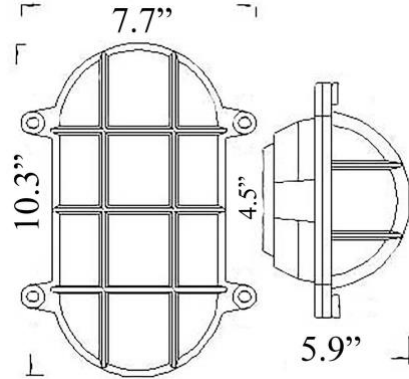

WF-3: LARGE OVAL CAGE LIGHT (w/ Screws)

LISTED Suitable for Wet Locations

Interior / Exterior Residential & Commercial Use

Max Wattage:

100w LED Equivalent; 100w Wall, 60w Ceiling Incandescent Bulb ;
Medium Base (E26) Socket, Dimmable (GU-24 also available)

Glass: Clear or Frosted Ribbed Glass

Mounting: 4.5" Mounting Plate Attaches to Standard Box; Wires exit through back of fixture. All Installation Hardware Provided. Alternative Mounting Options available upon

Orientation: Can be used as Wall or Ceiling Fixture ; Can be mounted Vertically or Horizontally

Options: Switch Available (+\$28); Other sizes (O-1,2), With Wingnuts (O-3) and Cageless Versions Available (F-3)