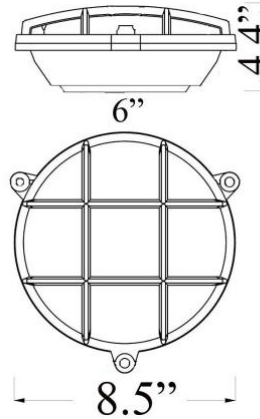

WF-4: ROUND CAGE LIGHT (w/ Screws)

LISTED Suitable for Wet Locations

Interior / Exterior Residential & Commercial Use

Max Wattage:

100w LED Equivalent; 75w Wall, 60w Ceiling Incandescent Bulb ;
Medium Base (E26) Socket, Dimmable (GU-24 also available)

Glass: Clear or Frosted Glass (Frosted Pictured)

Mounting: 4.5" mounting surface, attaches to standard box. All Installation Hardware Provided.
Alternative Mounting Options available upon request.

Orientation: Can be used as Wall or Ceiling Fixture