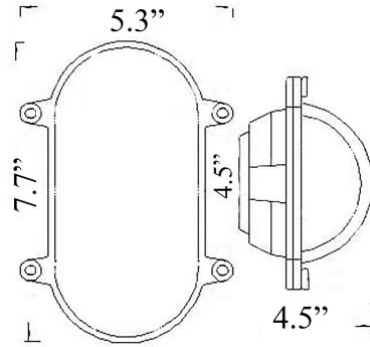

WF-5: SMALL OVAL OPEN LIGHT (w/ Screws)

LISTED ; Interior / Exterior Residential & Commercial Use

Max Wattage:

100w LED Equivalent; 60w Wall, 40w Ceiling Incandescent Bulb ;
Medium Base (E26) Socket, Dimmable (GU-24 also available)

Glass: Frosted Ribbed Glass (Clear Ribbed Available)

Mounting: 4.5" back plate attaches to standard box. All Installation Hardware Provided.
Alternative Mounting Options available upon request.

Orientation: Can be used as Wall or Ceiling Fixture ; Can be mounted Vertically or Horizontally