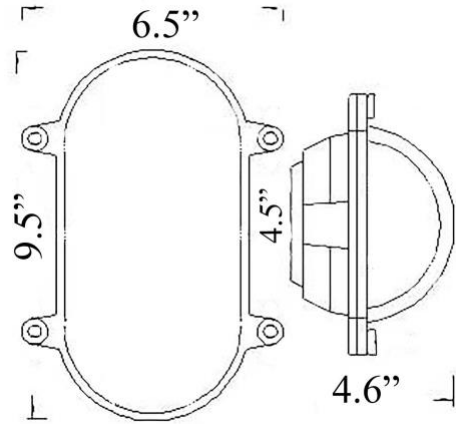

# WF-6: MEDIUM OVAL OPEN LIGHT (w/ Screws)

**LISTED** ; Interior / Exterior Residential & Commercial Use

Max Wattage:

100w LED Equivalent; 60w Wall, 60w Ceiling Incandescent Bulb ;  
Medium Base (E26) Socket, Dimmable (GU-24 also available)

Glass: Frosted Ribbed Glass (Clear Ribbed Available)

Mounting: 4.5" back plate attaches to standard box. All Installation Hardware Provided.  
Alternative Mounting Options available upon request.

Orientation: Can be used as Wall or Ceiling Fixture ; Can be mounted Vertically or Horizontally.