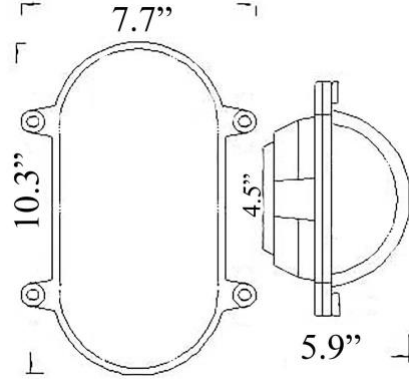

WF-7: LARGE OVAL OPEN LIGHT (w/ Screws)

LISTED Suitable for Wet Locations

Interior / Exterior Residential & Commercial Use

Max Wattage:

100w LED Equivalent; 100w Wall, 60w Ceiling Incandescent Bulb ;
Medium Base (E26) Socket, Dimmable (GU-24 also available)

Glass: Frosted Ribbed Glass (Clear Ribbed Available)

Mounting: 4.5" Mounting Plate Attaches to Standard Box; Wires exit through back of fixture. All Installation Hardware Provided. Alternative Mounting Options available upon

Orientation: Can be used as Wall or Ceiling Fixture ; Can be mounted Vertically or Horizontally

Options: Switch Available (+\$28); Other sizes (F-1,2), With Wingnuts (F-3) and Caged Versions Available (O-3)