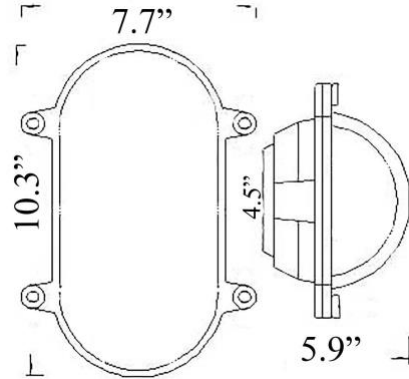

WF-7: LARGE OVAL OPEN LIGHT (w/ Screws)

LISTED Suitable for Wet Locations

Interior / Exterior Residential & Commercial Use

Max Wattage:

100w LED Equivalent; 100w Wall, 60w Ceiling Incandescent Bulb ;
Medium Base (E26) Socket, Dimmable (GU-24 also available)

Glass: Frosted Ribbed Glass (Clear Ribbed Available)

Mounting: 4.5" Mounting Plate Attaches to Standard Box; Wires exit through back of fixture. All Installation Hardware Provided. Alternative Mounting Options available upon

Orientation: Can be used as Wall or Ceiling Fixture ; Can be mounted Vertically or Horizontally

Options: Switch Available (+\$28); Other sizes (F-1,2), With Wingnuts (F-3) and Caged Versions Available (O-3)