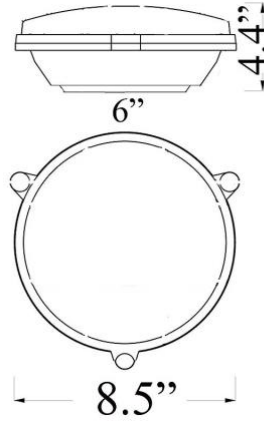

WF-8: ROUND OPEN LIGHT (w/ Screws)

LISTED Suitable for Wet Locations

Interior / Exterior Residential & Commercial Use

Max Wattage:

100w LED Equivalent; 75w Wall, 60w Ceiling Incandescent Bulb ;
Medium Base (E26) Socket, Dimmable (GU-24 also available)

Glass: Clear or Frosted Glass (Frosted Pictured)

Mounting: 4.5" mounting surface, attaches to standard box. All Installation Hardware Provided.
Alternative Mounting Options available upon request.

Orientation: Can be used as Wall or Ceiling Fixture