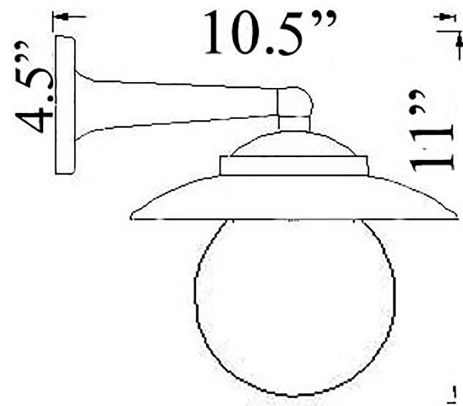

H-6: SMALL HOODED BALL WALL MOUNT

LISTED ; Interior / Exterior Residential & Commercial Use

Max Wattage:

100w LED Equivalent; 75w Incandescent Bulb ;
Medium Base (E26) Socket, Dimmable (GU-24 also available)

Glass: Milk/White Glass (Other types available upon request)

Mounting: 4.5" Mounting Plate attaches to standard box. All Install Hardware Provided.

Options: Ceiling Mounts, Larger Size and Caged Versions Available;