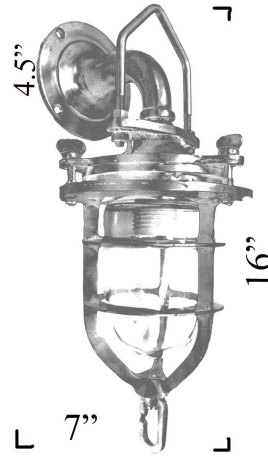

# T-5: CONVOY WALL LIGHT

**LISTED** ; Interior / Exterior Residential & Commercial Use

Max Wattage:

100w LED Equivalent; 75w Incandescent Bulb ;

Medium Base (E26) Socket, Dimmable (GU-24 also available)

Glass: Clear Standard (Frosted +\$25)

Mounting: 4.5" Mounting Surface with 4 holes for wood screws. Solid Brass screws provided.

Options: Hanging Version Available (T-3)

Material: Solid Bronze Construction

Architectural Salvage: Original casting; Each light is unique and may show signs of wear commensurate with its age