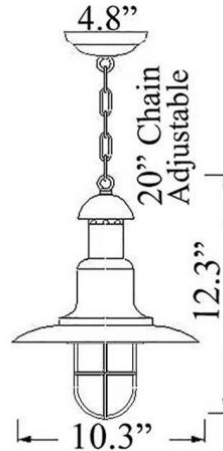

C-10: CLASSIC NAUTICAL PENDANT

LISTED ; Interior / Exterior (Covered) Residential & Commercial Use

Max Wattage:

100w LED Equivalent; 60w Incandescent Bulb ;
Medium Base (E26) Socket, Dimmable (GU-24 also available)

Glass: Clear or Frosted Glass Available

Mounting: 4.8" Mounting back plate attaches to standard box. 20" of chain is provided, more available upon Request. All Install Hardware Provided.

Options: Pole (C-10TUB), Wall Mount (B-11), Larger Sizes (C-2, C-7) Available