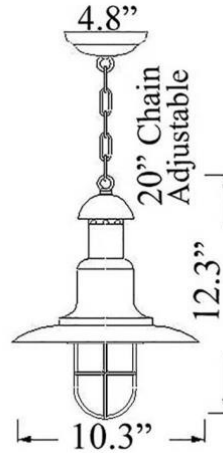

# C-10: CLASSIC NAUTICAL PENDANT

**LISTED** ; Interior / Exterior (Covered) Residential & Commercial Use

Max Wattage:

100w LED Equivalent; 60w Incandescent Bulb ;  
Medium Base (E26) Socket, Dimmable (GU-24 also available)

Glass: Clear or Frosted Glass Available

Mounting: 4.8" Mounting back plate attaches to standard box. 20" of chain is provided, more available upon Request. All Install Hardware Provided.

Options: Pole (C-10TUB), Wall Mount (B-11), Larger Sizes (C-2, C-7) Available