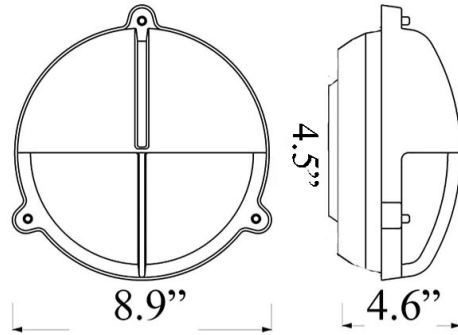

R-11: ROUND CAGE LIGHT w/ HOOD

LISTED Suitable for Wet Locations

Interior / Exterior Residential & Commercial Use

Max Wattage:

100w LED Equivalent; 75w Wall, 60w Ceiling Incandescent Bulb ;
Medium Base (E26) Socket, Dimmable (GU-24 also available)

Glass: Clear or Frosted Glass

Mounting: 4.5" mounting surface, attaches to standard box. All Installation Hardware Provided.
Alternative Mounting Options available upon request.

Orientation: Can be used as Wall or Ceiling Fixture