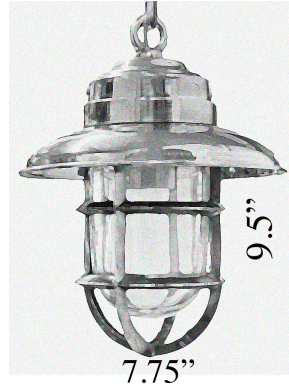

T-18: BRONZE NAUTICAL PENDANT

LISTED ; Interior / Exterior Residential & Commercial Use

Max Wattage:

100w LED Equivalent; 60w Incandescent Bulb;
Medium Base (E26) Socket, Dimmable (GU-24 also available)

Glass: Clear Standard (Frosted +\$)

Mounting: 4.8" Mounting back plate attaches to standard box. 20" of chain is provided, more available upon Request. All Install Hardware Provided.

Options: Larger copper hood, w/o hood, w/o cage, tubing, flush mount, wall mount

Material: Solid Bronze & Brass Body, Copper Hood

Architectural Salvage: Original casting; Each light is unique and may show signs of wear commensurate with its age

Available Finishes

Standard Finishes:

Unlacquered Bronze (clear glass) – \$575