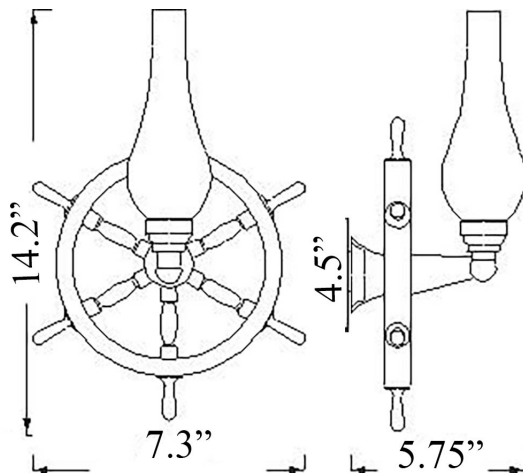

S-1: NAUTICAL WHEEL WALL SCONCE

LISTED ; Interior / Dry Residential & Commercial Use

Max Wattage:

100w LED Equivalent; 60w Incandescent Bulb ;
Small Base (E12) Socket, Dimmable

Glass: Clear Glass Chimney Only

Mounting: 4.5" Mounting Backplate (attaches to universal crossbar). All installation hardware provided.

Material: Solid Brass Construction.

Available Finishes

Standard Finishes:

- Unlacquered Brass – \$295
- Polished Chrome - \$325