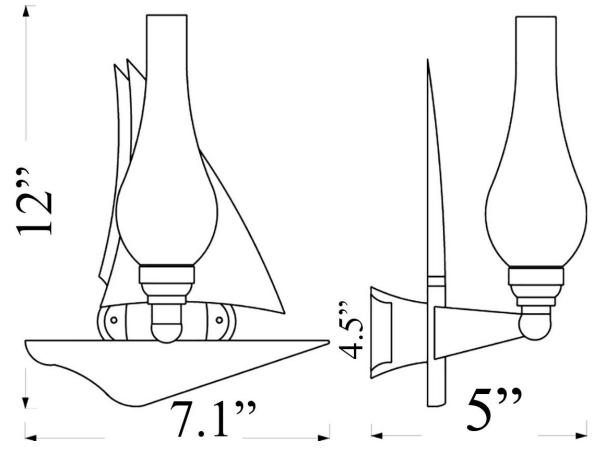

S-3: SAILBOAT WALL SCONCE

LISTED ; Interior / Dry Residential & Commercial Use

Max Wattage:

100w LED Equivalent; 60w Incandescent Bulb ;
Small Base (E12) Socket, Dimmable

Glass: Clear Glass Chimney Only

Mounting: 4.5" Mounting Backplate (attaches to universal crossbar). All installation hardware provided.