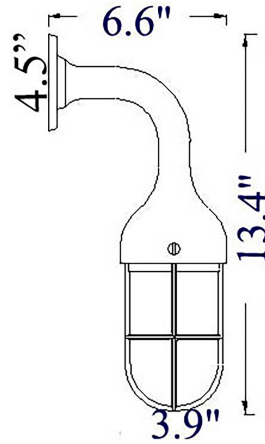

B-4: ELBOW WALL MOUNT

LISTED Suitable for Wet Locations

Interior / Exterior Residential & Commercial Use

Max Wattage:

100w LED Equivalent; 75w Incandescent Bulb ;
Medium Base (E26) Socket, Dimmable (GU-24 also available)

Glass: Clear or Frosted Glass Available

Mounting: 4.5" Mounting Plate attaches to standard box. All Install Hardware Provided.

Orientation & Options: Light can be used going down (suitable for wet location) or up (in this case, interior/covered use only) ; Available without Cage (NC-3)