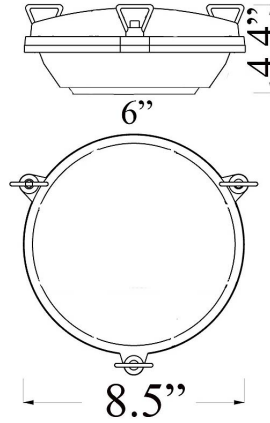

F-6: ROUND OPEN LIGHT

LISTED Suitable for Wet Locations

Interior / Exterior Residential & Commercial Use

Max Wattage:

100w LED Equivalent; 75w Wall, 60w Ceiling Incandescent Bulb ;
Medium Base (E26) Socket, Dimmable (GU-24 also available)

Glass: Clear or Frosted Glass (Frosted Pictured)

Mounting: 4.5” mounting surface, attaches to standard box. All Installation Hardware Provided.
Alternative Mounting Options available upon request.

Orientation: Can be used as Wall or Ceiling Fixture