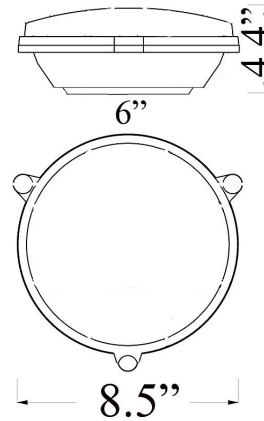

www.shiplights.com

WF-8: ROUND OPEN LIGHT (w/ Screws)

LISTED Suitable for Wet Locations

Interior / Exterior Residential & Commercial Use

Max Wattage:

100w LED Equivalent; 75w Wall, 60w Ceiling Incandescent Bulb ;
Medium Base (E26) Socket, Dimmable (GU-24 also available)

Glass: Clear or Frosted Glass (Frosted Pictured)

Mounting: 4.5" mounting surface, attaches to standard box. All Installation Hardware Provided.
Alternative Mounting Options available upon request.

Orientation: Can be used as Wall or Ceiling Fixture