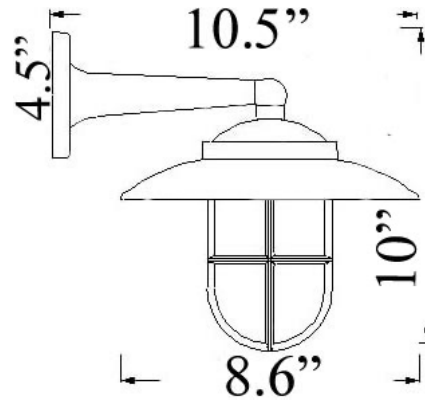

H-1: SMALL HOODED WALL MOUNT

LISTED Suitable for Wet Locations

Interior / Exterior Residential & Commercial Use

Max Wattage:

100w LED Equivalent; 75w Incandescent Bulb ;

Medium Base (E26) Socket, Dimmable (GU-24 also available)

Glass: Clear or Frosted Glass Available

Mounting: 4.5" Mounting Plate attaches to standard box. All Install Hardware Provided.

Options: Ceiling Mounts, Larger Size, Cageless Version, On/Off Switch Available