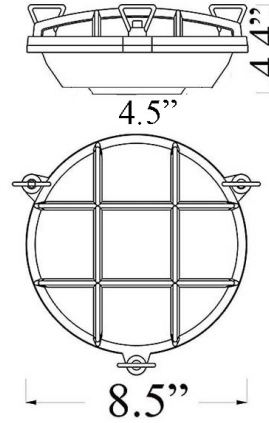

R-1: ROUND CAGE LIGHT

LISTED Suitable for Wet Locations

Interior / Exterior Residential & Commercial Use

Max Wattage:

100w LED Equivalent; 75w Wall, 60w Ceiling Incandescent Bulb;
Medium Base (E26) Socket, Dimmable (GU-24 also available)

Glass: Clear or Frosted Glass

Mounting: 4.5" Mounting Surface, attaches to standard box; Wires exit through back of fixture.
All Installation Hardware Provided. Alternative Mounting Options available upon request.

Orientation: Can be used as Wall or Ceiling Fixture

Options: Switch Available (+\$35); Smaller size (R-2), Without Wingnuts (WF-4) and Cageless Versions Available (F-6)

Material: Solid Brass Construction