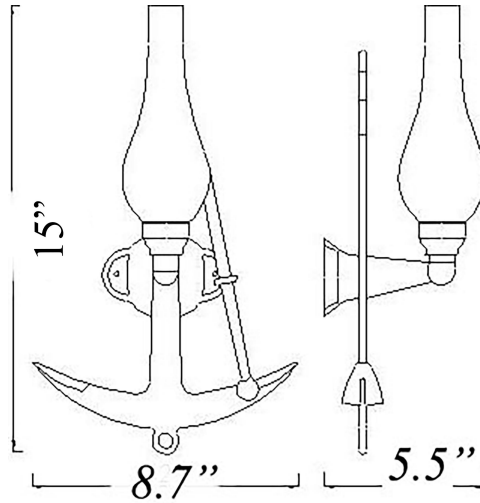

## S-2: ANCHOR WALL SCONCE

**LISTED** ; Interior / Dry Residential & Commercial Use

Max Wattage:

100w LED Equivalent; 60w Incandescent Bulb ;  
Small Base (E12) Socket, Dimmable

Glass: Clear Glass Chimney Only

Mounting: 4.5" Mounting Backplate (attaches to universal crossbar). All installation hardware provided.

Material: Solid Brass Construction.

---