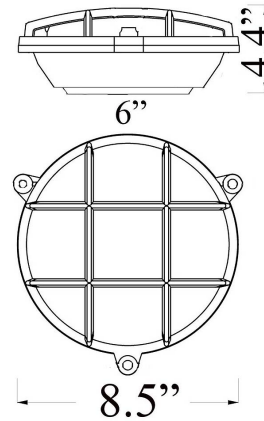

www.shiplights.com

WF-4: ROUND CAGE LIGHT (w/ Screws)

LISTED Suitable for Wet Locations

Interior / Exterior Residential & Commercial Use

Max Wattage:

100w LED Equivalent; 75w Wall, 60w Ceiling Incandescent Bulb ;
Medium Base (E26) Socket, Dimmable (GU-24 also available)

Glass: Clear or Frosted Glass (Frosted Pictured)

Mounting: 4.5" mounting surface, attaches to standard box. All Installation Hardware Provided.
Alternative Mounting Options available upon request.

Orientation: Can be used as Wall or Ceiling Fixture