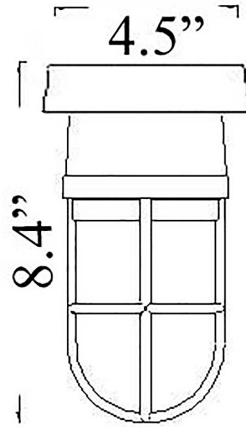

www.shiplights.com

B-1F: FLUSH BULKHEAD LIGHT

LISTED ; Interior / Exterior Residential & Commercial Use

Max Wattage:

100w LED Equivalent; 60w Incandescent Bulb ;

Medium Base (E26) Socket, Dimmable (GU-24 also available)

Glass: Clear or Frosted Glass

Mounting: 4.5" Mounting Plate attaches to standard box. All Installation Hardware Provided. Alternative Mounting Options available upon request.

Orientation: Can be used as Wall, Ceiling or Post Fixture