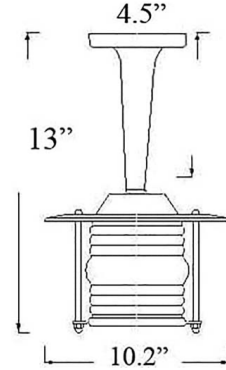

C-4ARM: PATIO PENDANT LIGHT

LISTED ; Interior / Exterior (Covered) Residential & Commercial Use

Max Wattage:

100w LED , Incandescent Bulb ;

Medium Base (E26) Socket, Dimmable (GU-24 also available)

Glass: Clear Standard (Frosted +$)

Mounting: 4.8" Mounting backplate attaches to standard box. Overall height is customized to customer specification. All Install Hardware Provided.

Options: Chain (C-4), Flush (C-4F), Pendant (C-4ARM) and Wall Mounts Available

Material: Solid Brass Construction

Available Finishes

Standard Finishes:

Unlacquered Brass – $475

Typically in-stock & available for immediate shipment

Replacement Glass:

Clear - $55

Frosted - $85

Custom Finishes*: $595 Each

Brass (Antique, Lacquered, Satin)

Copper (Antique, Polished, Satin)

Nickel (Antique, Polished, Satin)

Oil Rubbed Bronze ~ Pewter

Polished & Satin Chrome ~ Verdigris

Powder Coat (All Colors Available)

Custom Matching Also Available

*Custom Finish Info: 4-8 weeks unless in-stock; Rush Available; Special Orders not Refundable; Custom Lights often in-stock ; Minimum of two lights if not in-stock

---

Shiplights
Residential & Commercial Lighting

68 Front St. Marblehead, MA 01945

p. 781-631-3864 f. 781-823-5555

info@shiplights.com

~ A Division of Brass 'N Bounty~

SOLID BRASS ~ WEATHER-PROOF ~ UL LISTED ~ DURABLE