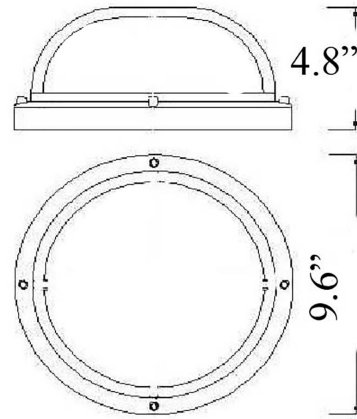

F-5: OPEN BULKHEAD LIGHT

LISTED Suitable for Wet Locations

Interior / Exterior Residential & Commercial Use

Max Wattage:

100w LED Equivalent; 100w Wall, 60w Ceiling Incandescent Bulb ;
Medium Base (E26) Socket, Dimmable (GU-24 also available)

Glass: Frosted Glass

Mounting: 9.6" Mounting Surface, attaches to standard box. All Installation Hardware Provided

Orientation: Can be used as Wall or Ceiling Fixture

Options: Available with On/Off Switch, Hood (B-2) or Cross Bar (B-3)