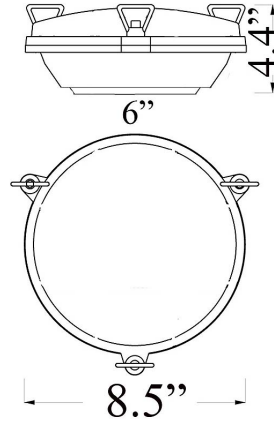

F-6: ROUND OPEN LIGHT

LISTED Suitable for Wet Locations

Interior / Exterior Residential & Commercial Use

Max Wattage:

100w LED Equivalent; 75w Wall, 60w Ceiling Incandescent Bulb ;
Medium Base (E26) Socket, Dimmable (GU-24 also available)

Glass: Clear or Frosted Glass (Frosted Pictured)

Mounting: 4.5" mounting surface, attaches to standard box. All Installation Hardware Provided.
Alternative Mounting Options available upon request.

Orientation: Can be used as Wall or Ceiling Fixture